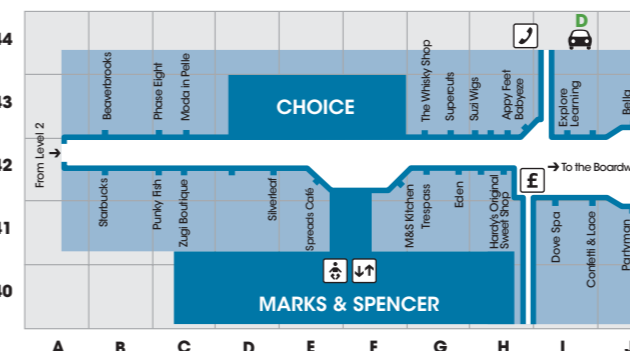

LEVEL 2 - BROMPTON WALK