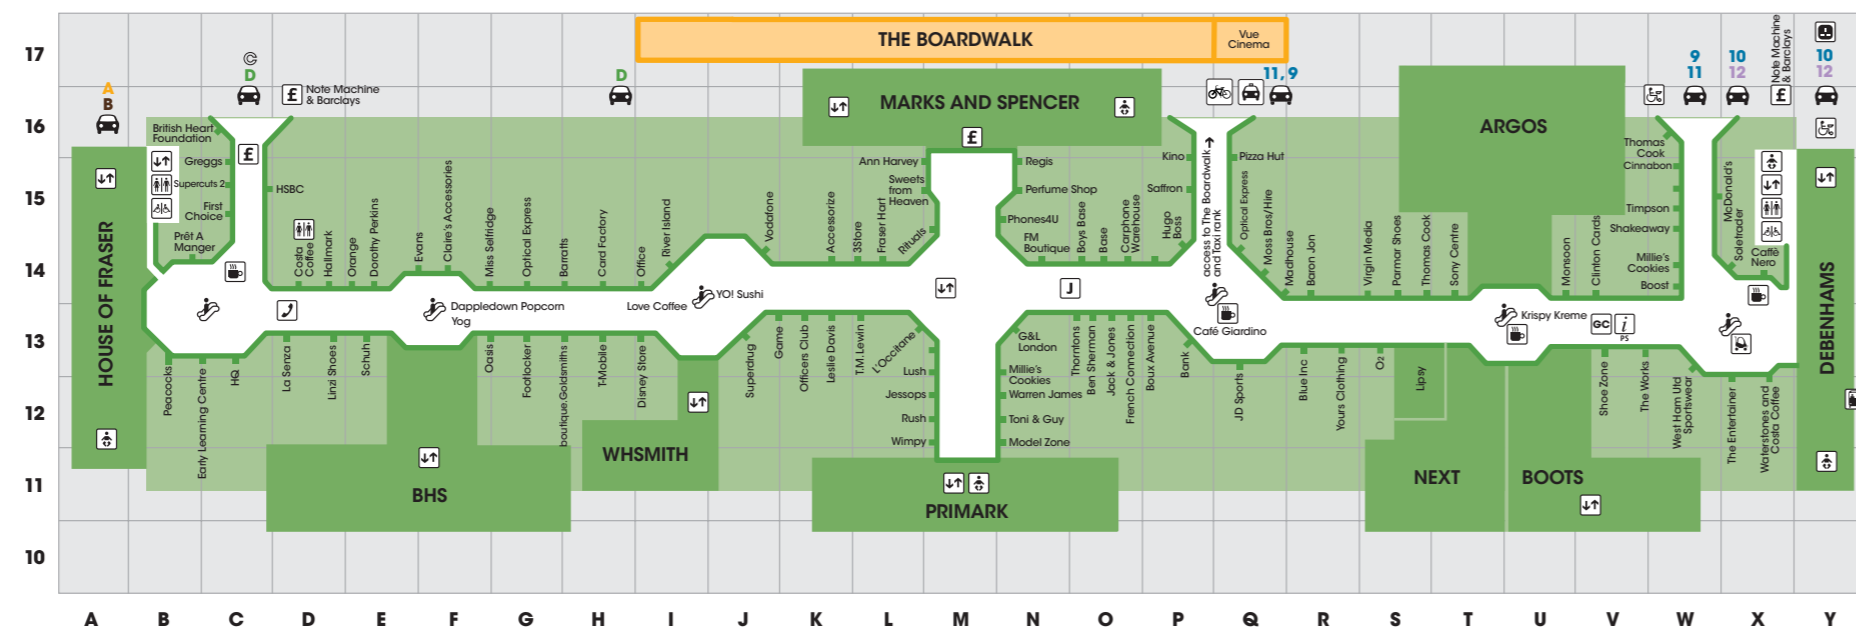

## LEVEL 2 - SHOPS

[www.lakeside.uk.com](http://www.lakeside.uk.com)

Please turn over for full list of stores

## LEVEL 1 - SHOPS

Buying for someone who has everything?  
Why not treat them to a Lakeside Gift Card?

It is against the law to smoke at Lakeside

- Toilets
- Sympathetic hearing
- Disabled toilets
- Tiny Toes
- Parent & baby facilities
- Trains
- Cash dispenser
- Parking
- Telephone
- Cycle Park
- Lifts
- Taxi rank
- Escalators
- Meeting point
- Shopability & disabled parking
- Shopping lockers
- PS Personal shopper
- GC Gift Card sales
- Personal shopping booking desk
- Job vacancy board
- Coffee shop
- CM Centre Management
- Information
- Personal shopping
- PS Personal shopper
- i Personal shopping booking desk
- Chaplaincy
- Bus station
- Electric car recharge point

- Level Guide**
- L1 - Shops
  - L2 - Shops
  - L2 BW - Brompton Walk
  - L3 - Food Court, shops
  - B - The Boardwalk

## LEVEL 3 - FOOD COURT