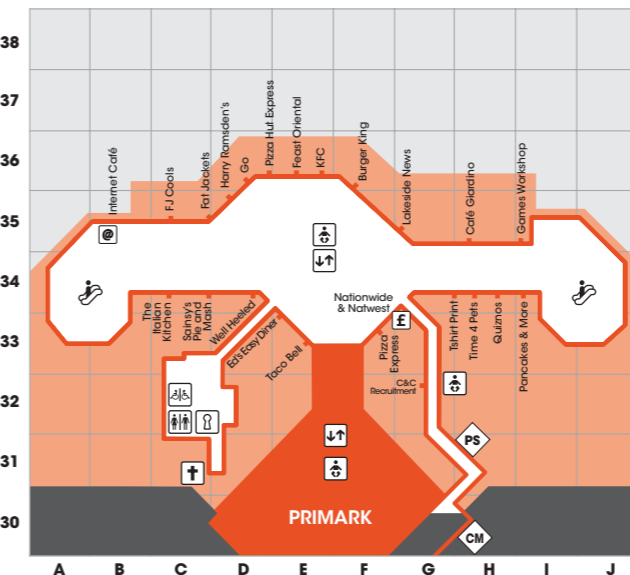

## LEVEL 2 - SHOPS

[www.lakeside.uk.com](http://www.lakeside.uk.com)

Please turn over for full list of stores

## LEVEL 1 - SHOPS

Buying for someone who has everything?  
Why not treat them to a Lakeside Gift Card?

It is against the law to smoke at Lakeside

- Toilets
- Sympathetic hearing
- Disabled toilets
- Tiny Toes
- Parent & baby facilities
- Trains
- Cash dispenser
- Parking
- Telephone
- Cycle Park
- Lifts
- Taxi rank
- Escalators
- Meeting point
- Shopability & disabled parking
- Shopping lockers
- PS Personal shopper
- GC Gift Card sales
- Personal shopping booking desk
- Job vacancy board
- Coffee shop
- CM Centre Management
- Information
- Personal shopping
- PS Personal shopper
- i Personal shopping booking desk
- Chaplaincy
- Bus station
- Electric car recharge point

- Level Guide**
- L1 - Shops
  - L2 - Shops
  - L2 BW - Brompton Walk
  - L3 - Food Court, shops
  - B - The Boardwalk

## LEVEL 3 - FOOD COURT